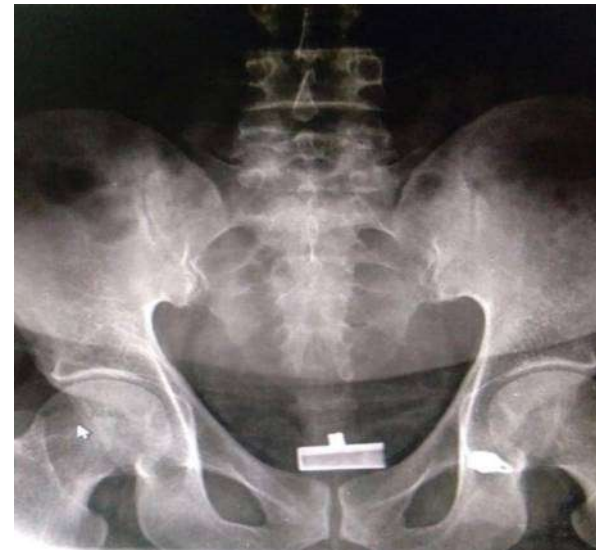

ELESONIC®

ELEMAC HF100 : 100mA / 5.6kW High Frequency Mobile / Static Digital X-ray Machine

Features :

- * High Frequency 100mA / 5.6 kW
Digital X-ray Machine.
- * TOUCH PAD Control Panel.
- * Indication of all Selected Parameters -
KV / mA / Seconds / mAs
- * mA Range : 5 - 100mA
- * kVp Range : 40 - 125 kV
- * mAs Range : 0.1 - 320mAs
- * Voltage Range : 110/220 VAC +/- 10%
- * Max Working Frequency : 300 kHz
- * Nominal/Max. power : 5.6 kW
- * X-ray Tube Head : Stationery Tube Insert
- * Mobile Stand : Ergonomic Light weight
- * Flat Detector : 17x17 / 14x17 CSI Wired & Wireless with Software.